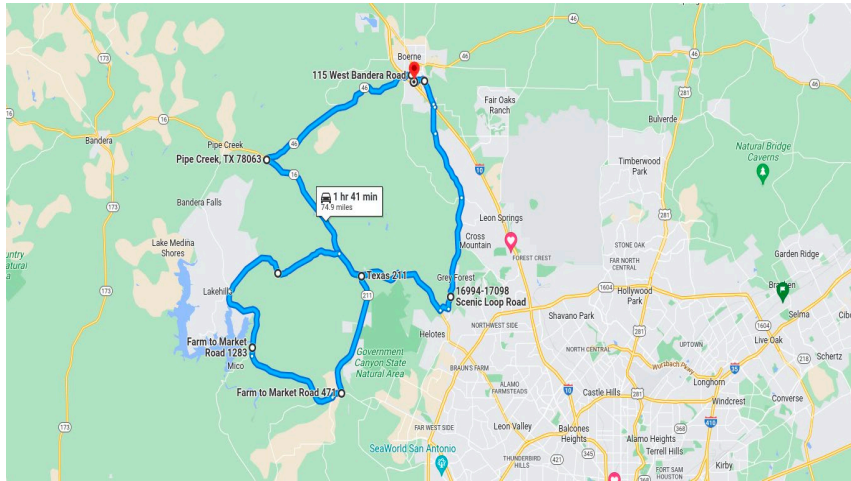

2022 South Central Regional VTR Convention
Optional Drives

Medina Lake

Fresh Texas Hill Country air abounds! This route takes you southwest of Boerne and within “spitting distance” of Medina Lake. On your drive back, enjoy one of the area’s hidden gems...a canopy of overhanging trees through the community of Grey Forest. **(Be careful! 30 MPH speed limit through Grey Forest. You’ve been warned!)**

1 hour 42 minutes / 75 miles

NOTE: Turn right when exiting the hotel parking lot.